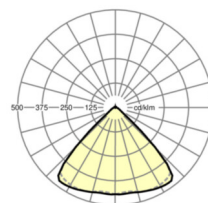

CHARACTERISTICS

Order number	18610204100
EAN number	4020863325832
Commodity code	94051190
Certification mark	IP 64, Protection class I, ENEC10 VDE, F, D, HACCP DIN10500/Food/IFS-application-related suitability/BRC, Indoor, CE
Impact resistance (IK rating)	IK03 (-20°C bis 40°C)
Ambient temperatur	ta -20°C to 40°C
Warranty period	5 years
State funding programs	BEG - Federal funding for efficient buildings (valid only for Germany)

ELECTRICAL ENGINEERING

Controller	Electronic driver (1 pcs.)
System output	37W
Mains voltage	230V/50Hz
Energy efficiency class/light source	D

LIGHTING TECHNOLOGY

Placement	LED, Colour rendering/Light colour CRI ≥ 80 / 4000K
Colour tolerance (MacAdam)	3SDCM
Photobiological safety (Luminaire)	RG1
Nominal luminous flux	6074lm
LED service life	50000h L80/B10 (Tq 40°C)
Luminaire luminous efficiency	162lm/W
Beam angle	95° (C0) / 95° (C90)
UGR lat./long.	20.0 / 20.4

MECHANICS

Housing colour	traffic white RAL 9016
Dimensions (LxWxH/DxH)	1531mm x 55mm x 33mm
Weight (net)	1.9kg
Type of installation	Mounting rail system installation

Dimensions

L	1531 mm	Length
B	55 mm	Width
H	33 mm	Height

DEEP-LINK

<https://www.regiolux.de/en/article/18610204100>

Reference	LED 6000lm 840
ηLB	100 %
Φ ↓/↑	98 % / 2 %
UGR lat./long.	20.0 / 20.4